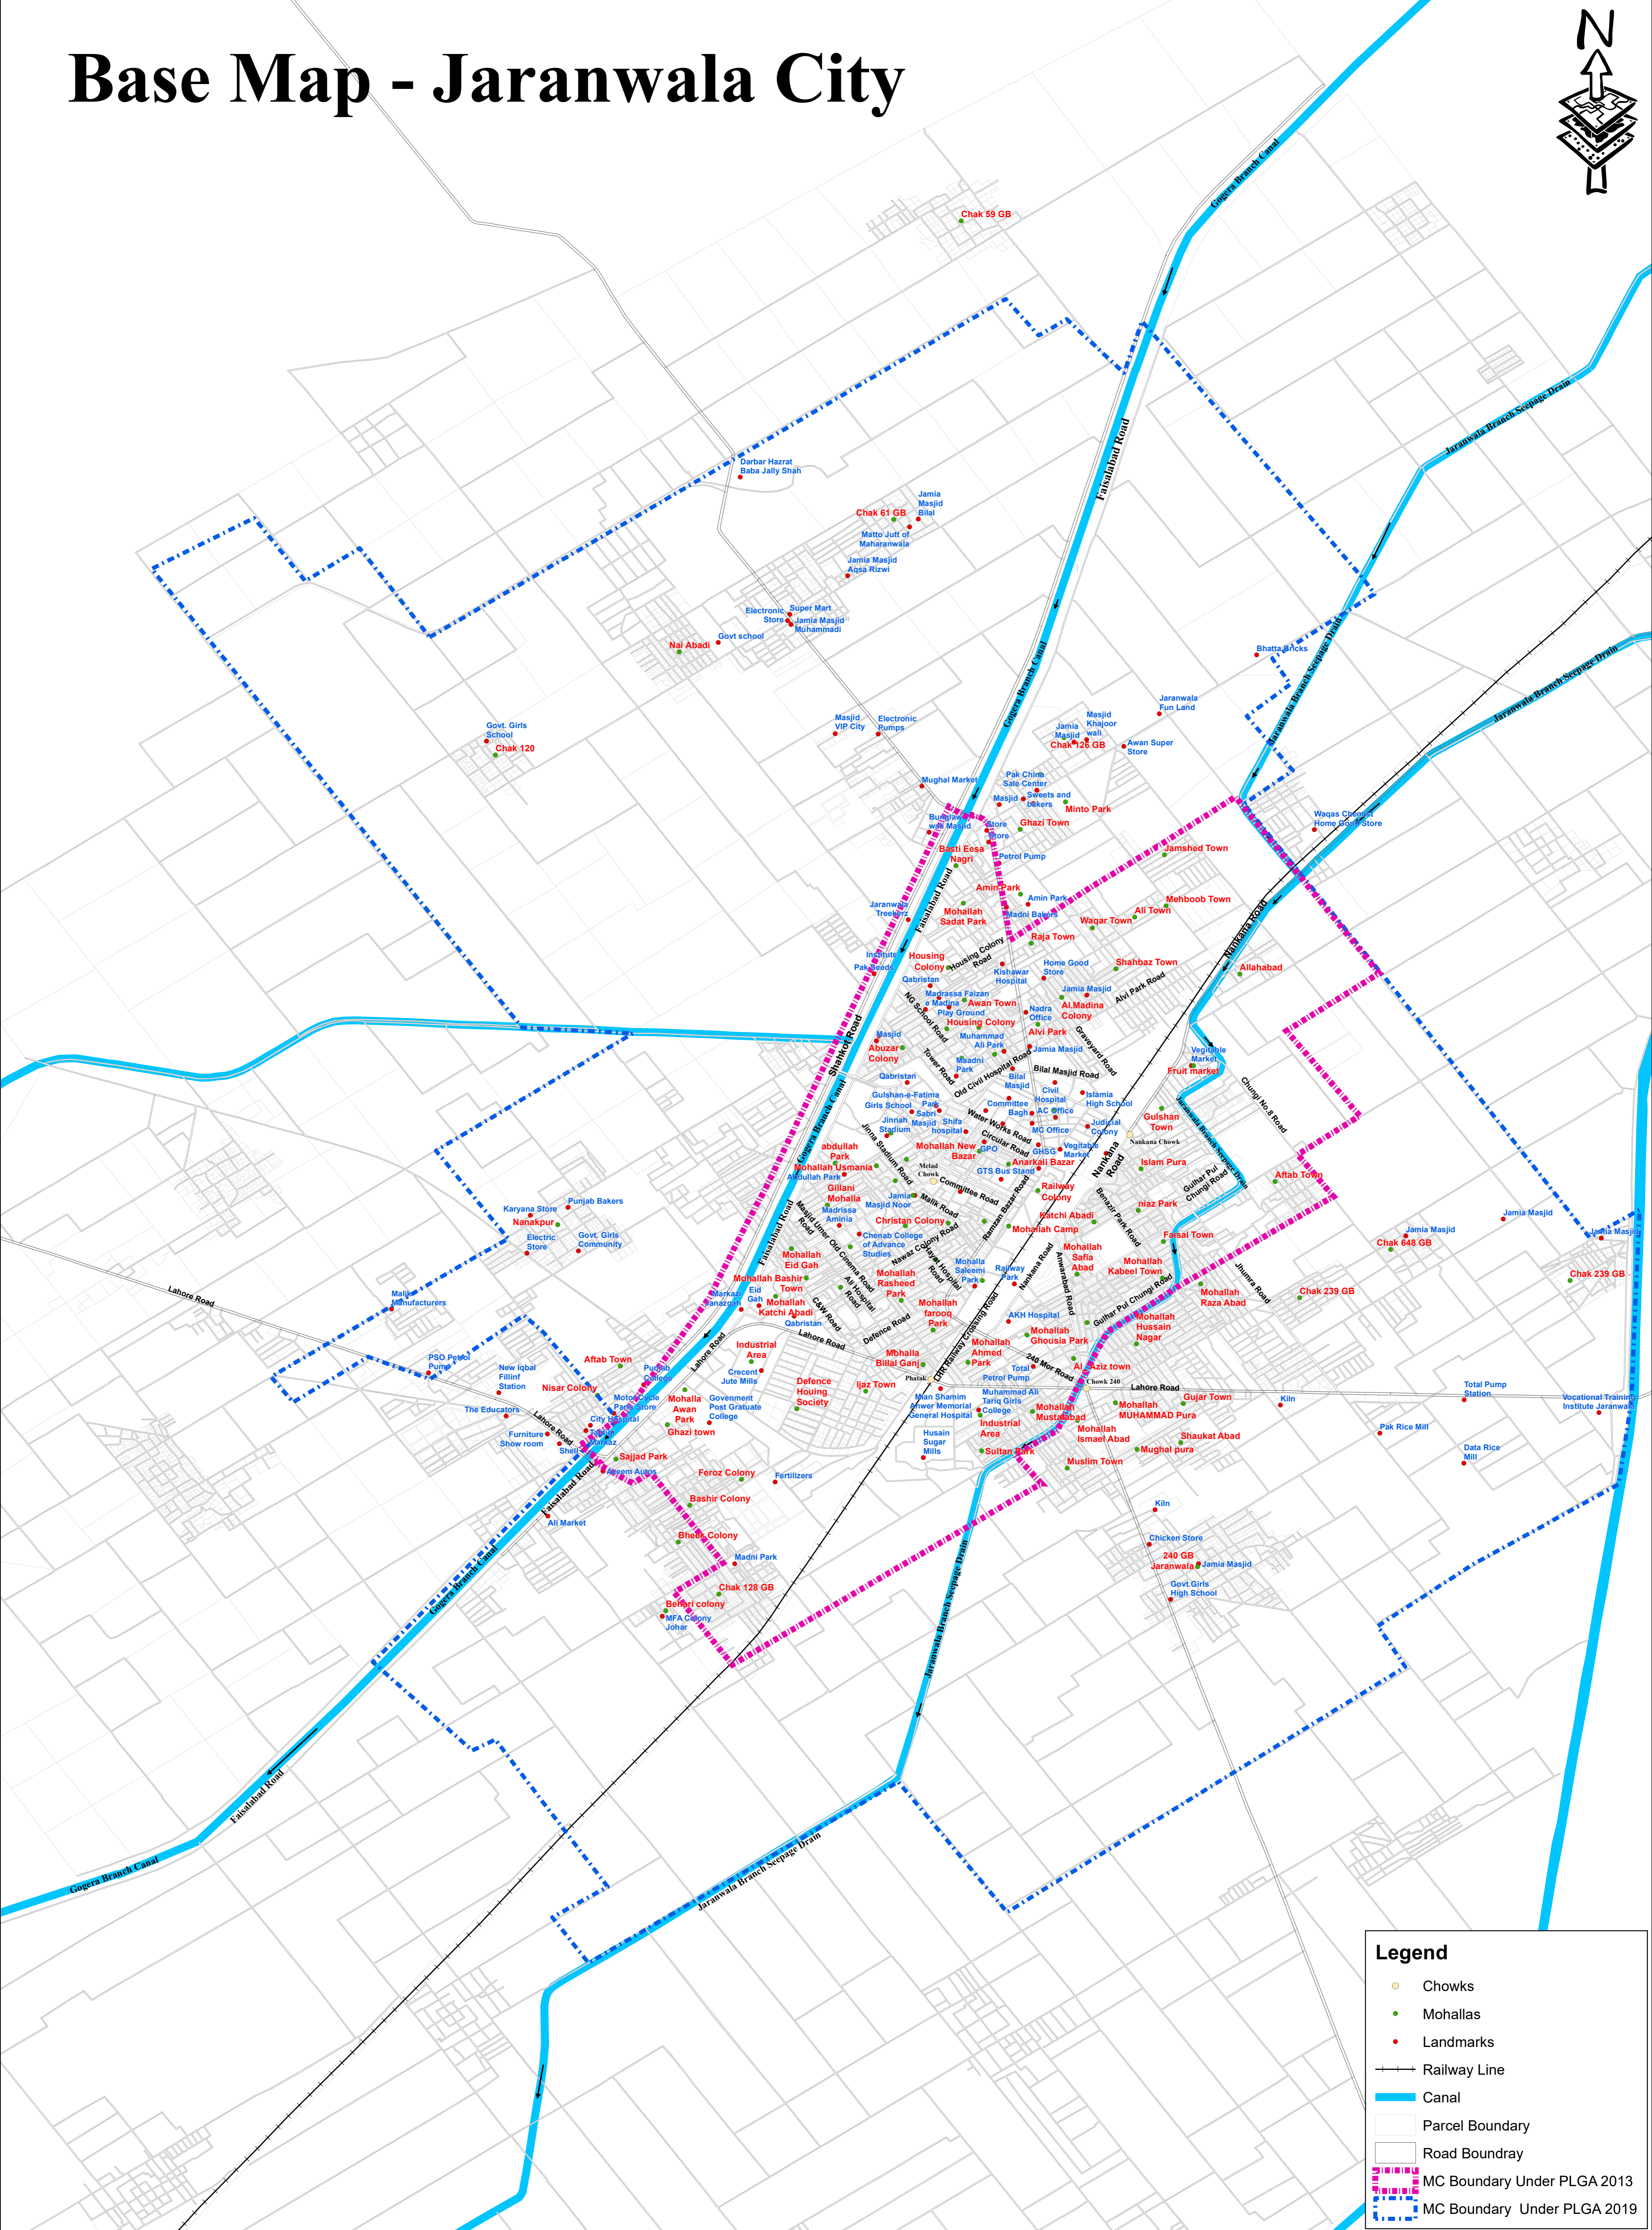

# Base Map - Jaranwala City

**Legend**

- Chowks
- Mohallas
- Landmarks
- Railway Line
- Canal
- Parcel Boundary
- Road Boundray
- MC Boundary Under PLGA 2013
- MC Boundary Under PLGA 2019