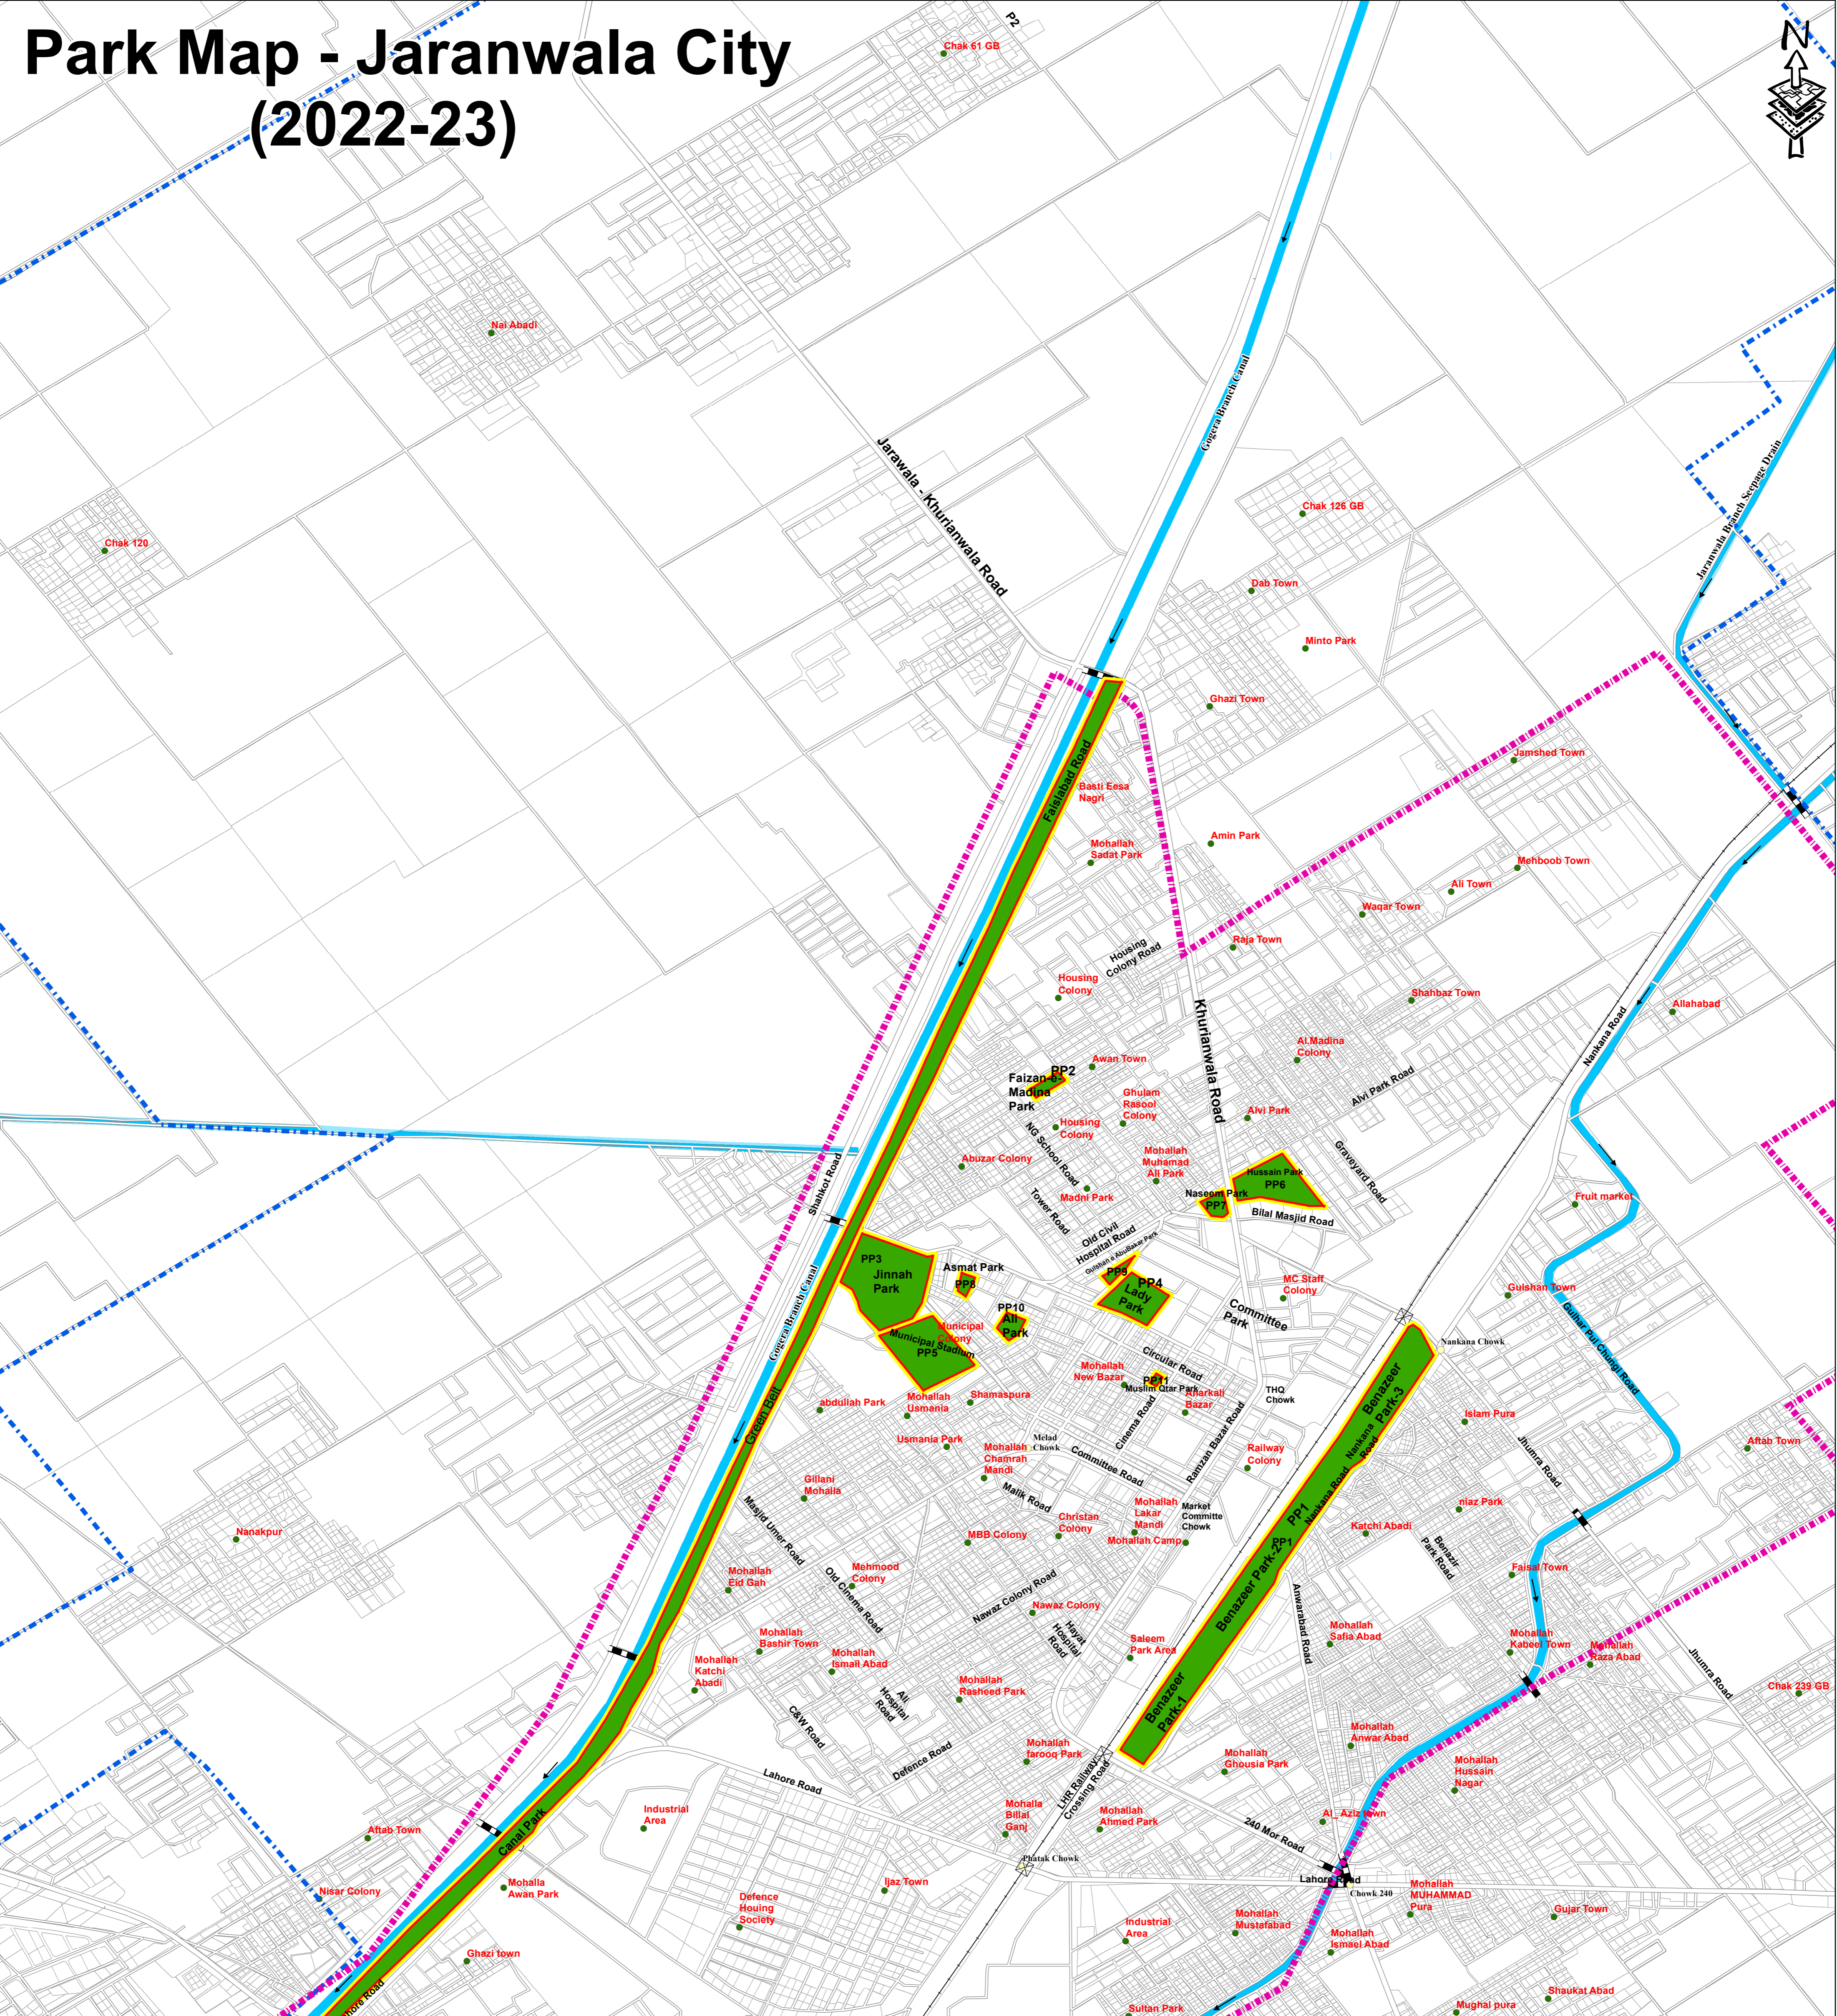

Park Map - Jaranwala City (2022-23)

Sr. No	Name of Park	Location	Area (Acer)
PP1	Benazeer Park Phase (I, II, III)	Railway Colony Phase (I, II, III)	36
PP2	Faizan e Madina Park	Infront of Housing Colony	1
PP3	Jinnah Park	Canal Road	11.45
PP4	Fatima Jinnah Park(Ladies Garden)	WaterWorks Road	2.5
PP5	Rehabilitation of Municipal Stadium Jaranwala	Stadium Road	7.5
PP6	Hussain Park	Jaranwala-Khurianwala Road	5.5
PP7	Naseem Park	Jaranwala-Khurianwala Road	1
PP8	Asmat Park	Municipal Colony	1
PP9	Gulshan e Abu Bakar Park	Near Imam Bargah	0.65
PP10	Ali Park	Municipal Colony	1
PP11	Muslim katar Park	Landa Bazar	0.25
PP12	Green Belt Shehruna Pull to Pull Jhal Fsd Road.	Canal Road	45

Existing Facilities

- Chowks
- Mohallas
- Bridge
- Railway Line
- Canal
- Road Boundary
- Parcel Boundary
- Priority Park
- MC Boundary Under PLGA 2013
- MC Boundary Under PLGA 2019